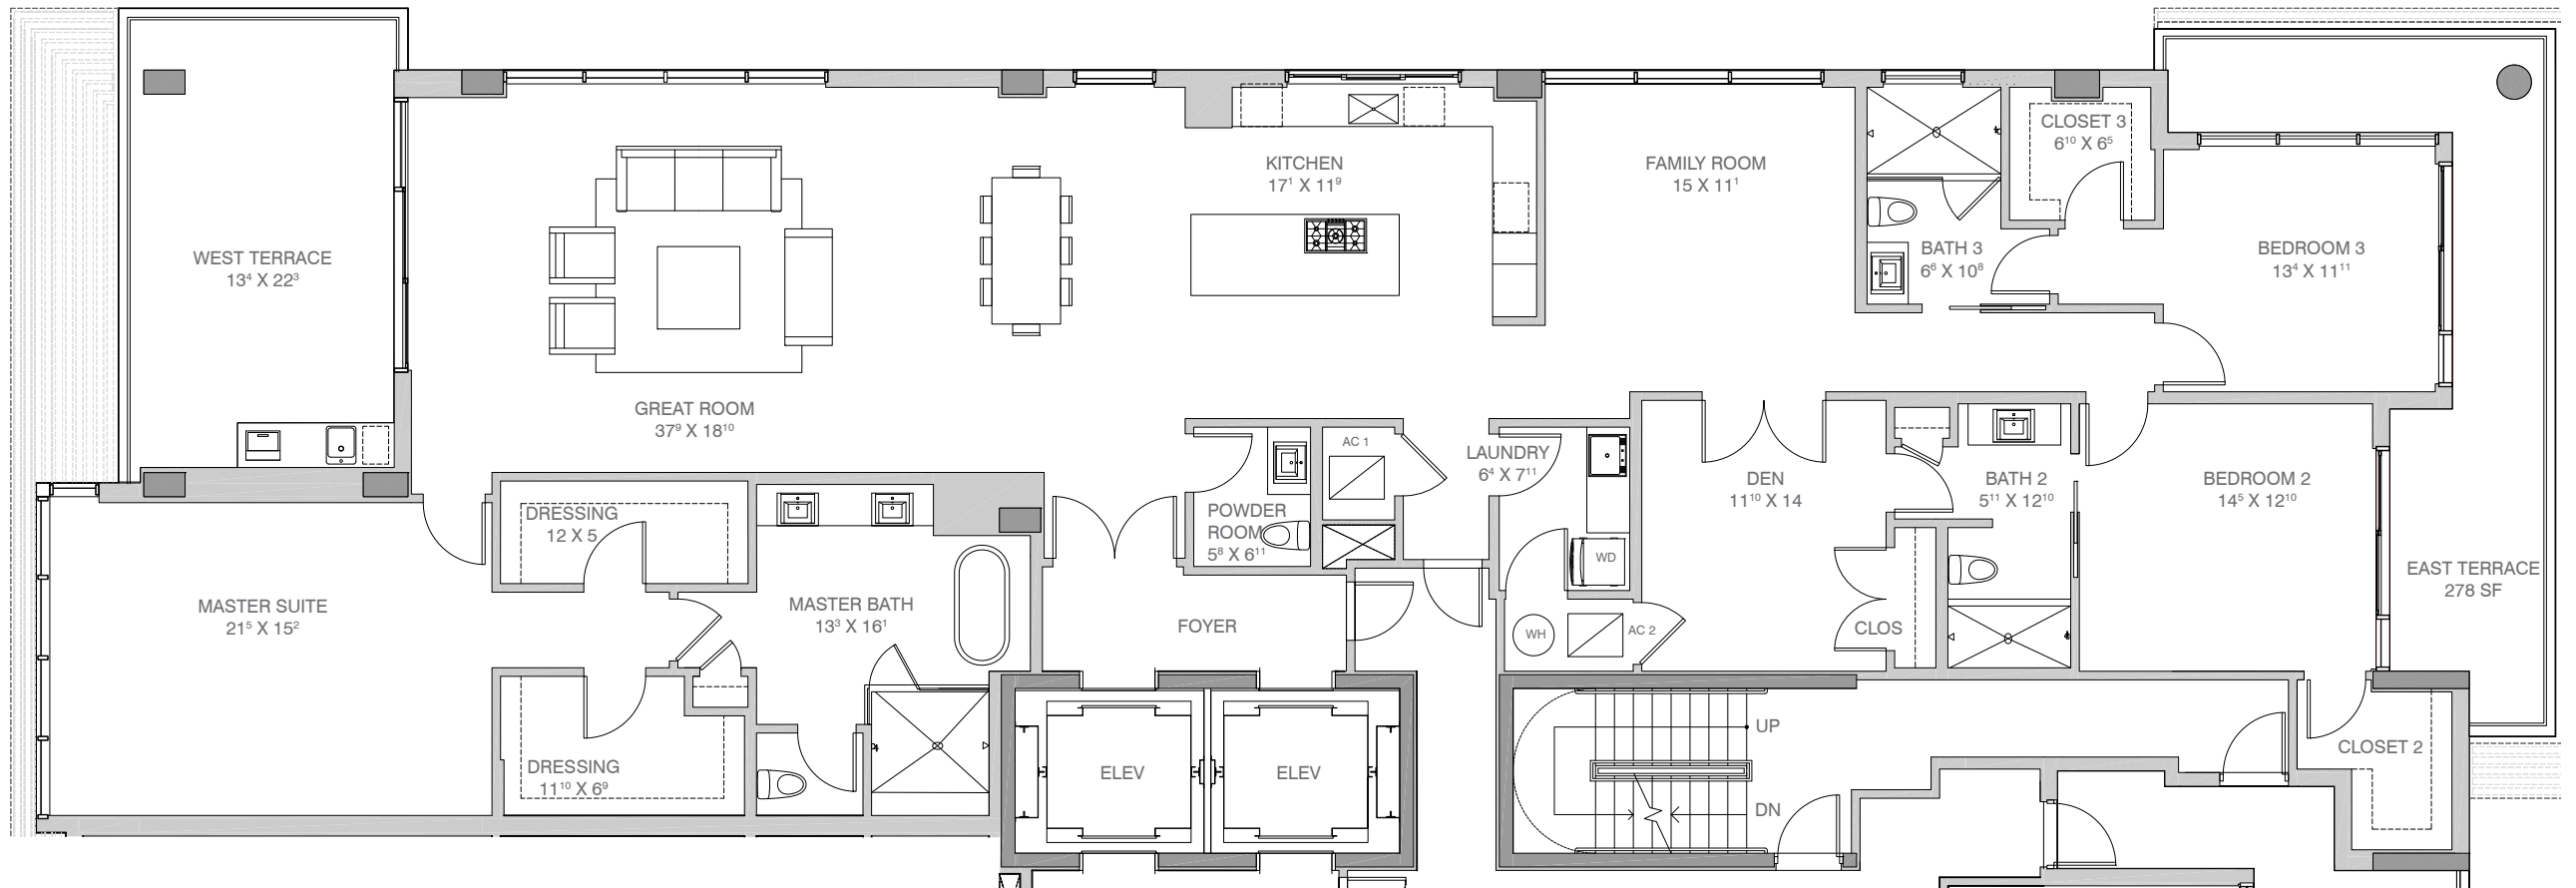

## RESIDENCE 04

3 Bedrooms + Den + Family Room / 3.5 Baths  
 3,211 Interior sq. ft.  
 575 Exterior sq. ft.  
 3,786 Total sq. ft.

ORAL REPRESENTATIONS CANNOT BE RELIED UPON AS CORRECTLY STATING REPRESENTATIONS OF THE DEVELOPER. FOR CORRECT REPRESENTATIONS, MAKE REFERENCE TO THIS BROCHURE AND TO THE DOCUMENTS REQUIRED BY SECTION 718.503, FLORIDA STATUTES, TO BE FURNISHED BY A DEVELOPER TO A BUYER OR LESSEE.

The square footage areas used in this brochure include the outer walls surrounding the unit and half the demising wall separating units and areas under roof but not within the walls inside of the unit. Please refer to the survey included as an exhibit to the prospectus for the actual square footage of the units. The square footages used in this brochure are provided so that buyers can compare square footages being used by sellers in other communities. Prices, rendering details, and availability are subject to change without notice. Void where prohibited by law.